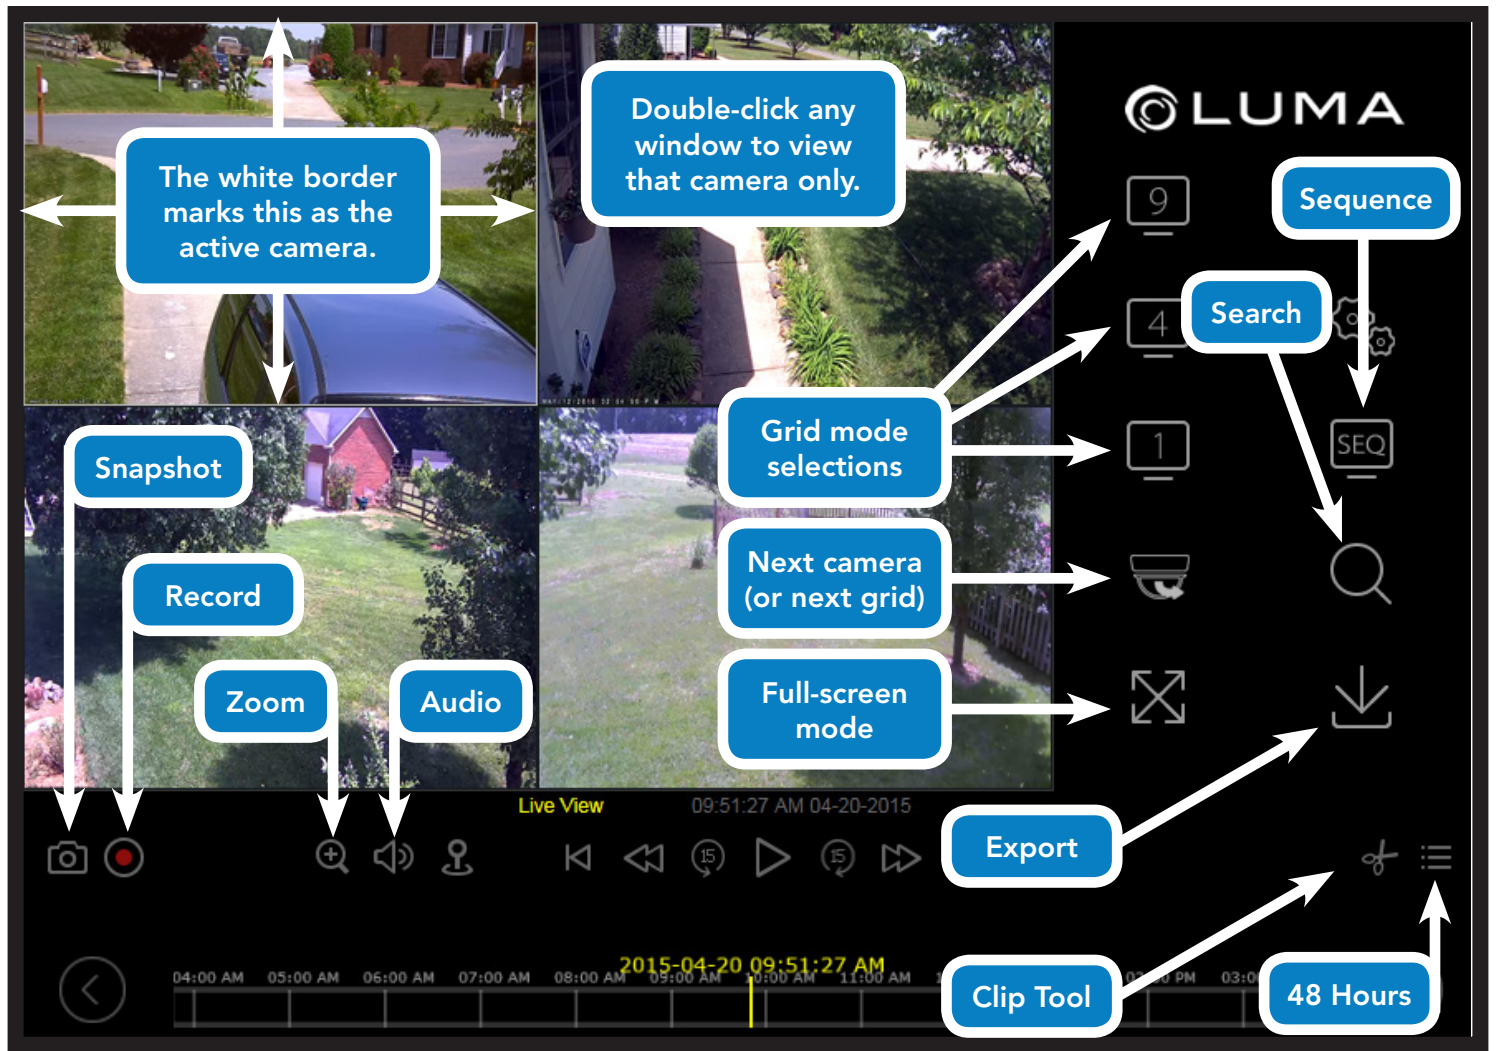

# Using Your Luma Recorder

## View Area

## View Timeline / Playback Area